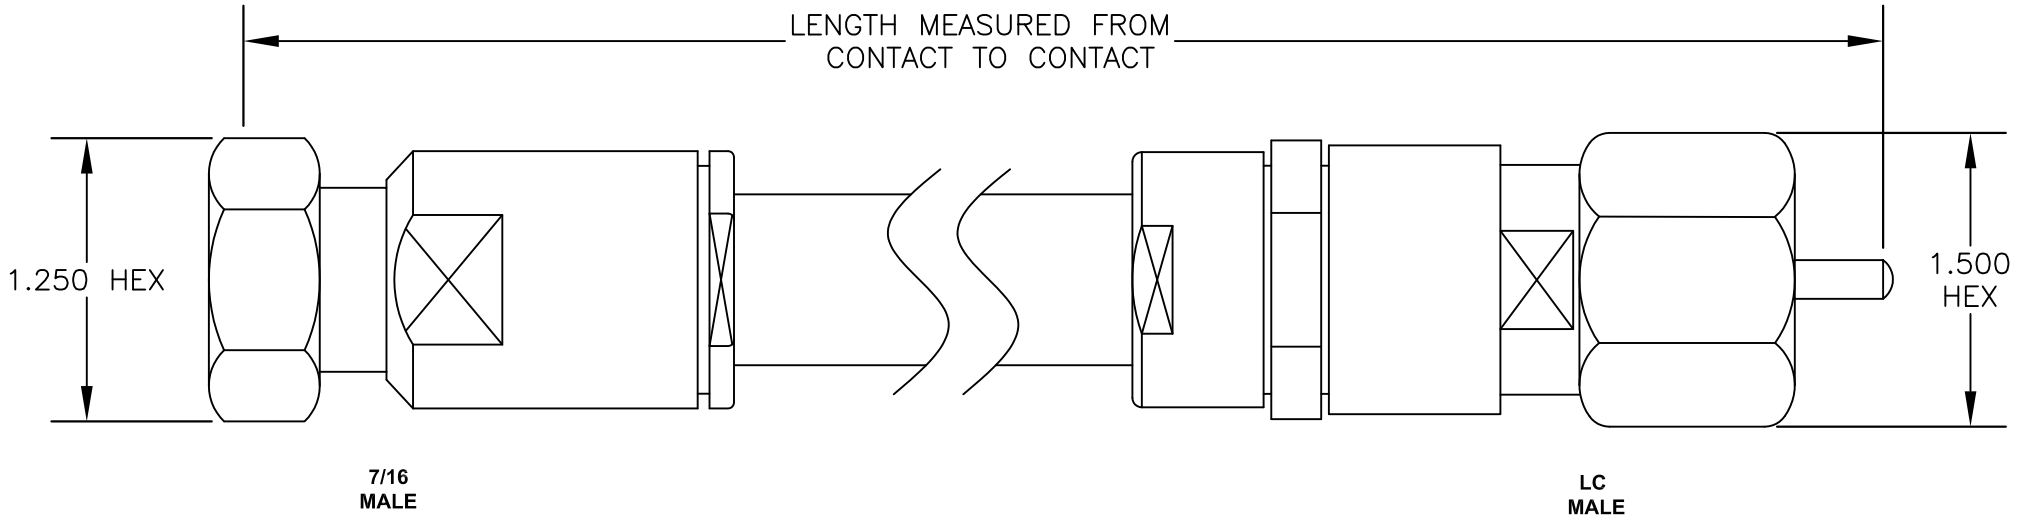

COMPONENTS	IMPEDANCE
7/16 MALE	50 OHM
LC MALE	50 OHM
RG218/U	50 OHM

Standard Lengths	
-12	12"
-24	24"
-36	36"
-48	48"
-60	60"
-XXX	Custom Length in Inches

PASTERNAK ENTERPRISES, INC.
P.O BOX 16759, IRVINE, CA 92623
PHONE (949) 261-1920 FAX (949) 261-7451
WEB ADDRESS: www.pasternack.com
E-MAIL ADDRESS: sales@pasternack.com
COAXIAL & FIBER OPTICS

DWG TITLE	DES.
PE38313-XX	CABLE ASSEMBLY, RG218/U, 7/16 MALE TO LC MALE

REV. -	FSCM NO. 53919	CAD FILE 070109	SCALE N/A	SIZE A	127
--------	----------------	-----------------	-----------	--------	-----

- NOTES:**
- UNLESS OTHERWISE SPECIFIED ALL DIMENSIONS ARE NOMINAL.
 - ALL SPECIFICATIONS ARE SUBJECT TO CHANGE WITHOUT NOTICE AT ANY TIME.
 - DIMENSIONS ARE IN INCHES.
 - LENGTH TOLERANCE IS $\pm 1.5\%$ OR $3/8"$, WHICHEVER IS GREATER.