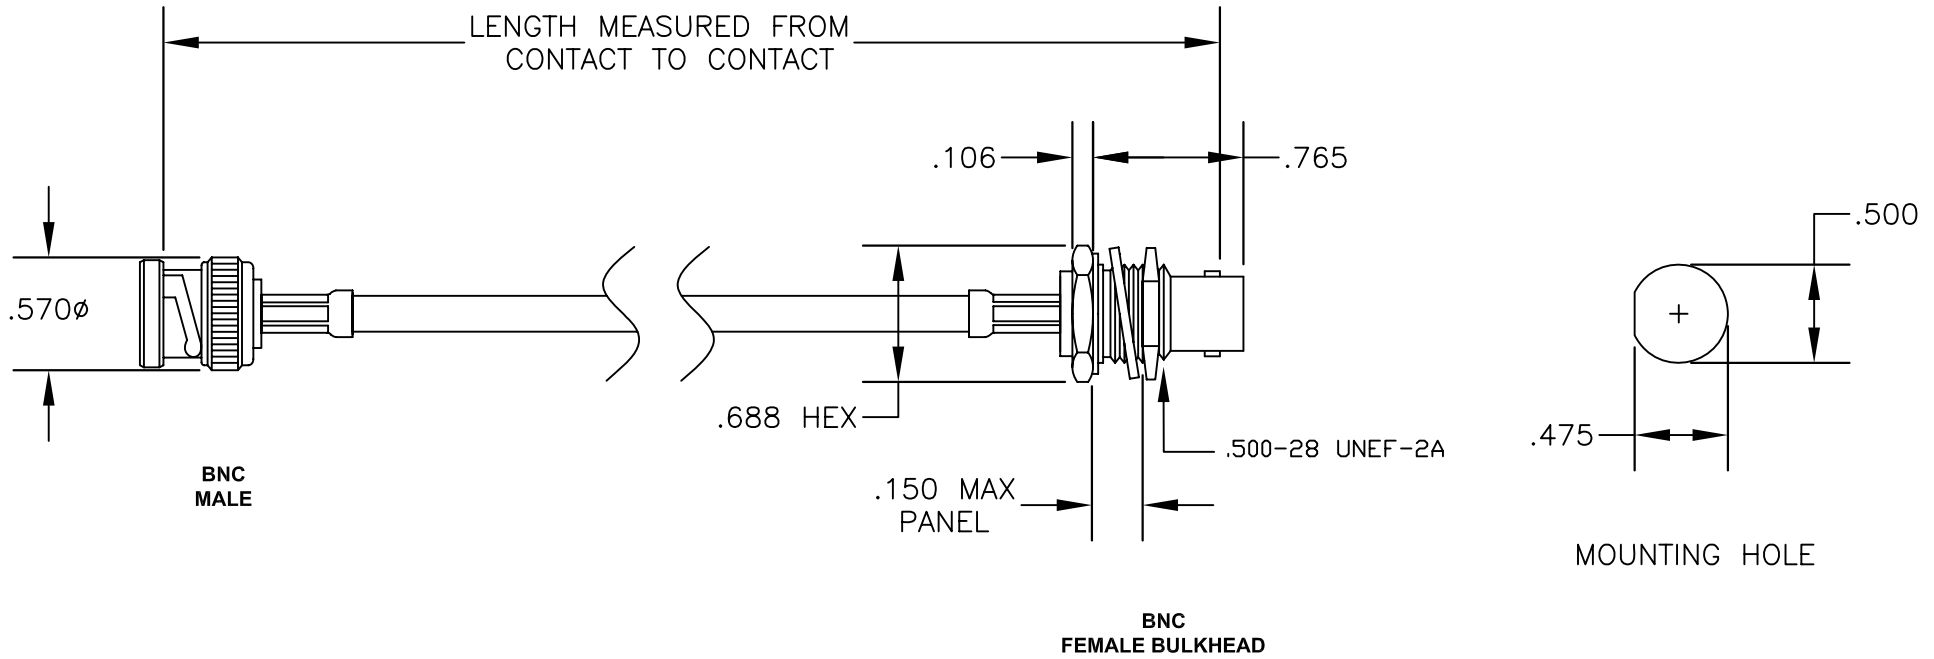

COMPONENTS	IMPEDANCE
BNC MALE	50 OHM
BNC FEMALE BULKHEAD	50 OHM
RG223/U	50 OHM

Standard Lengths	
-12	12"
-24	24"
-36	36"
-48	48"
-60	60"
-XXX	Custom Length in inches

**PASTERNACK ENTERPRISES, INC.**  
 P.O BOX 16759, IRVINE, CA 92623  
 PHONE (949) 261-1920 FAX (949) 261-7451  
 WEB ADDRESS: [www.pasternack.com](http://www.pasternack.com)  
 E-MAIL ADDRESS: [sales@pasternack.com](mailto:sales@pasternack.com)  
**COAXIAL & FIBER OPTICS**

DWG TITLE  
**PE3557-XX**

DES. CABLE ASSEMBLY, RG223/U, BNC MALE TO BNC FEMALE BULKHEAD

SIZE A	FSCM NO. 53919	CAD FILE 022607	SCALE N/A	127
--------	----------------	-----------------	-----------	-----

- NOTES:
- UNLESS OTHERWISE SPECIFIED ALL DIMENSIONS ARE NOMINAL.
  - ALL SPECIFICATIONS ARE SUBJECT TO CHANGE WITHOUT NOTICE AT ANY TIME.
  - DIMENSIONS ARE IN INCHES.
  - LENGTH TOLERANCE IS  $\pm 1.5\%$  OR  $\pm 3/8"$ , WHICHEVER IS GREATER.